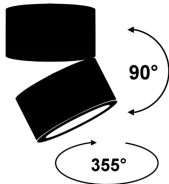

AJ002 LED-SPOT

axel jorgensen

Ø 85mm

79mm

90°

355°

LED

12W

2.700K
extra warm white

960
Lumen

Ra>90

dimnable

120°

Beam Angle

45^{Years}
50.000h

OFF ON
50.000x