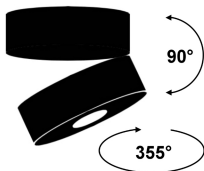

AJ001 XL LED-SPOT

axel jorgensen

LED

25W

2.700K
extra warm white

2.000
Lumen

Ra>95

dimmable

30°

Beam Angle

45
Years
50.000h

OFF ON

50.000x

220V
240V